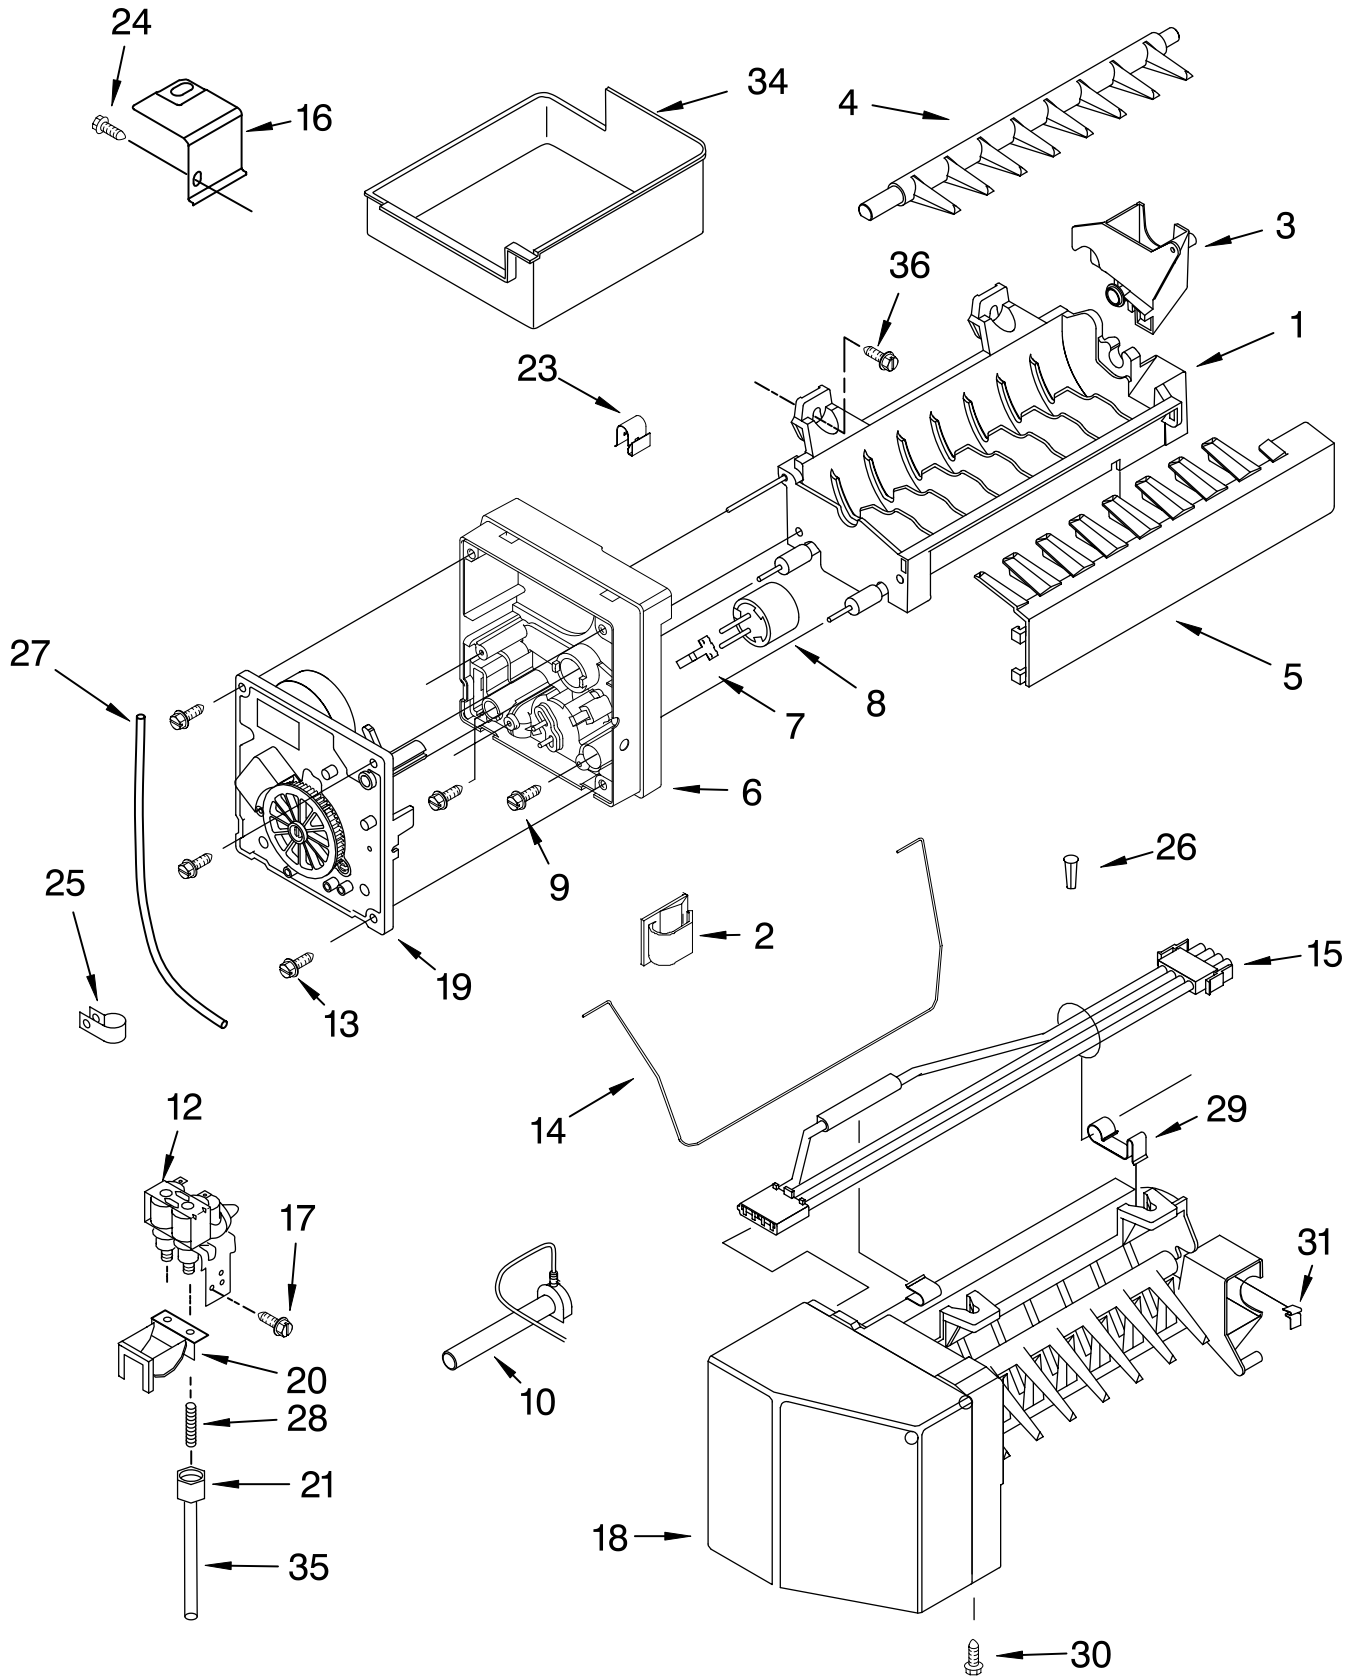

ICEMAKER PARTS

For Models: KBRA20EMWH00, KBRA20EMBT00, KBRA20EMBL00, KBRA20EMSS00, KBLA20EMSS00
(White) (Biscuit) (Black) (Stainless Steel-RH) (Stainless Steel-LH)

FOR ORDERING INFORMATION REFER TO PARTS PRICE LIST

ICEMAKER PARTS

For Models: KBRA20EMWH00,KBRA20EMBT00,KBRA20EMBL00,KBRA20EMSS00,KBLA20EMSS00

(White)

(Biscuit)

(Black) (Stainless Steel-RH)(Stainless Steel-LH)

Illus. No.	Part No.	DESCRIPTION
1	628228	Mold & Heater Assembly
2	4344265	Clip, Cord
3	8170928	Bearing & Inlet
4	8170927	Ejector
5	8170929	Ice Stripper
6	8170932	Support & Motor Assembly
7	8170930	Retainer, Thermostat
8	627985	Thermostat (Also Order 542369 Cement Alumilastic)
9	8170933	Screw(2)
10	8170414	Fill Tube Elbow
12	8208153	Valve, Dual Water
13	4344397	Screw
14	8171289	Shutoff Arm

Illus. No.	Part No.	DESCRIPTION
15	8170938	Wiring, Harness
16	8170931	Clip, Ice Maker
17	4344167	Screw
18	8171288	Cover
19	628366	Module Assembly
20	8208157	Bracket, Tube Support
21	8171099	Nut, Sleeve
23	628379	Clip, Thermal Fuse
24	4344218	Screw
25	8170942	Clamp, Tube
26	4344402	Insert, Tube
27	8208151	Water Tube
28	4343686	Spring
29	4343984	Clip, Wire
30	4343675	Screw
31	4343702	Clip

Illus. No.	Part No.	DESCRIPTION
34	8170926	Pan, Ice
35	8170934	Tube, Plastic
36	8170902	Screw, Self Drill
100	4396418	Complete Ice Maker Assembly

Following Parts Not Illustrated

1. 12707206SP Guide, Waterline
   - 8170943 Screw, Bracket
   - 8170944 Retainer, Tube
   - 4343694 Screw
   - 4344548 Coupling
2. Note: The Following Parts Are Components of Accessory Bag
3. 4344548 Coupling
   - 488878 Tube Clamp
   - 4344549 Plug, Hole
   - 4344316 Plug, Button